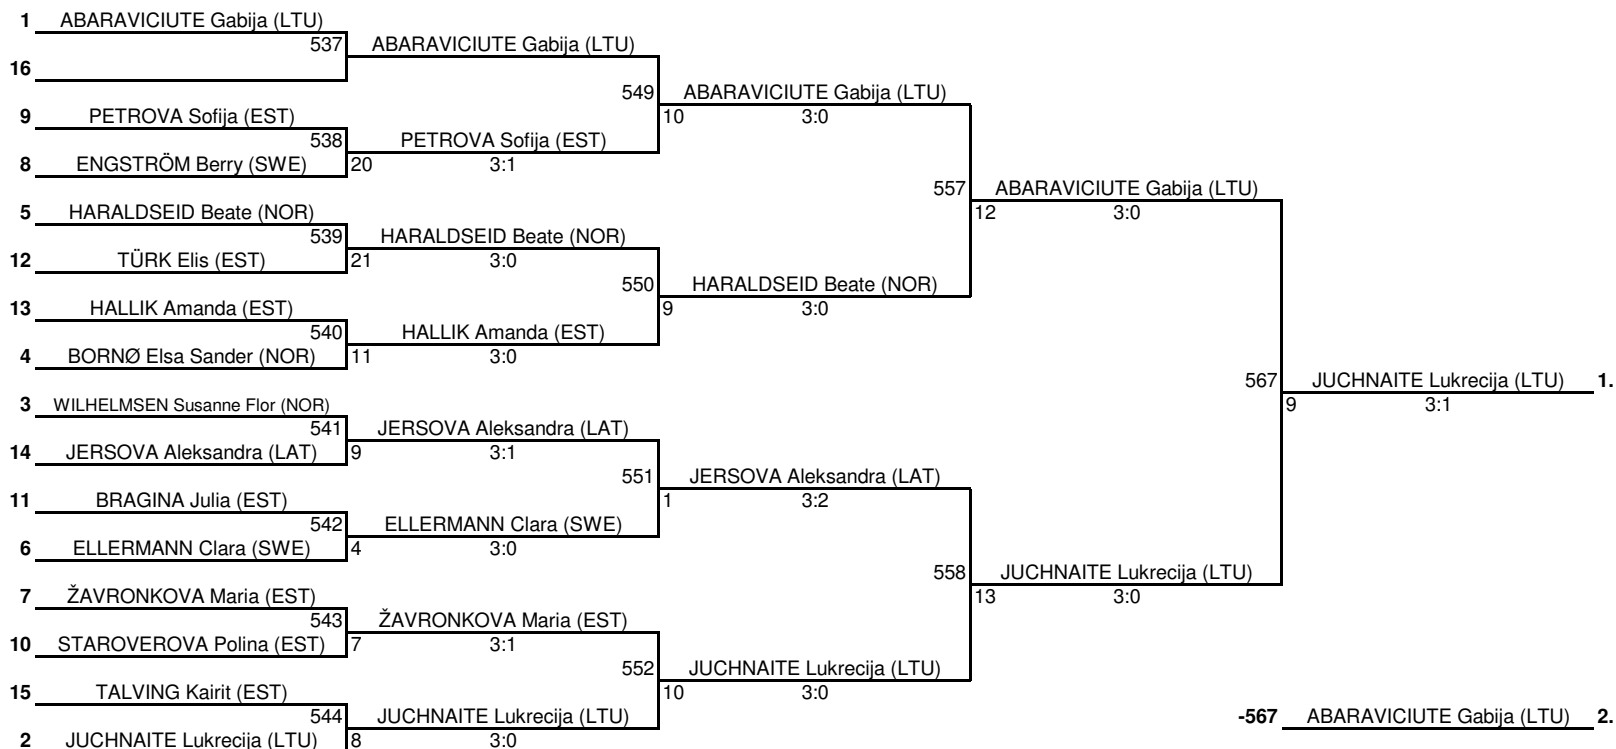

Competition:	NETU YOUTH CHAMPIONSHIPS 2022			2 pages
Organizer:	Eesti Lauatenniseliit	Date, place:	25.-26.06.2022, Haapsalu, Estonia	
Class:	Cadet girls (U15)	Time (beginning):	14:30	Referee: Aleksandr KIRPU (IU; Tartu, Estonia)

Plus

Approximate start this round:

I round 14:30, 25.06.2022

II round 15:30, 25.06.2022

III round 16:30, 25.06.2022

Semifinal 26.06, at 9:00

Final 26.06, at 10:00

Minus