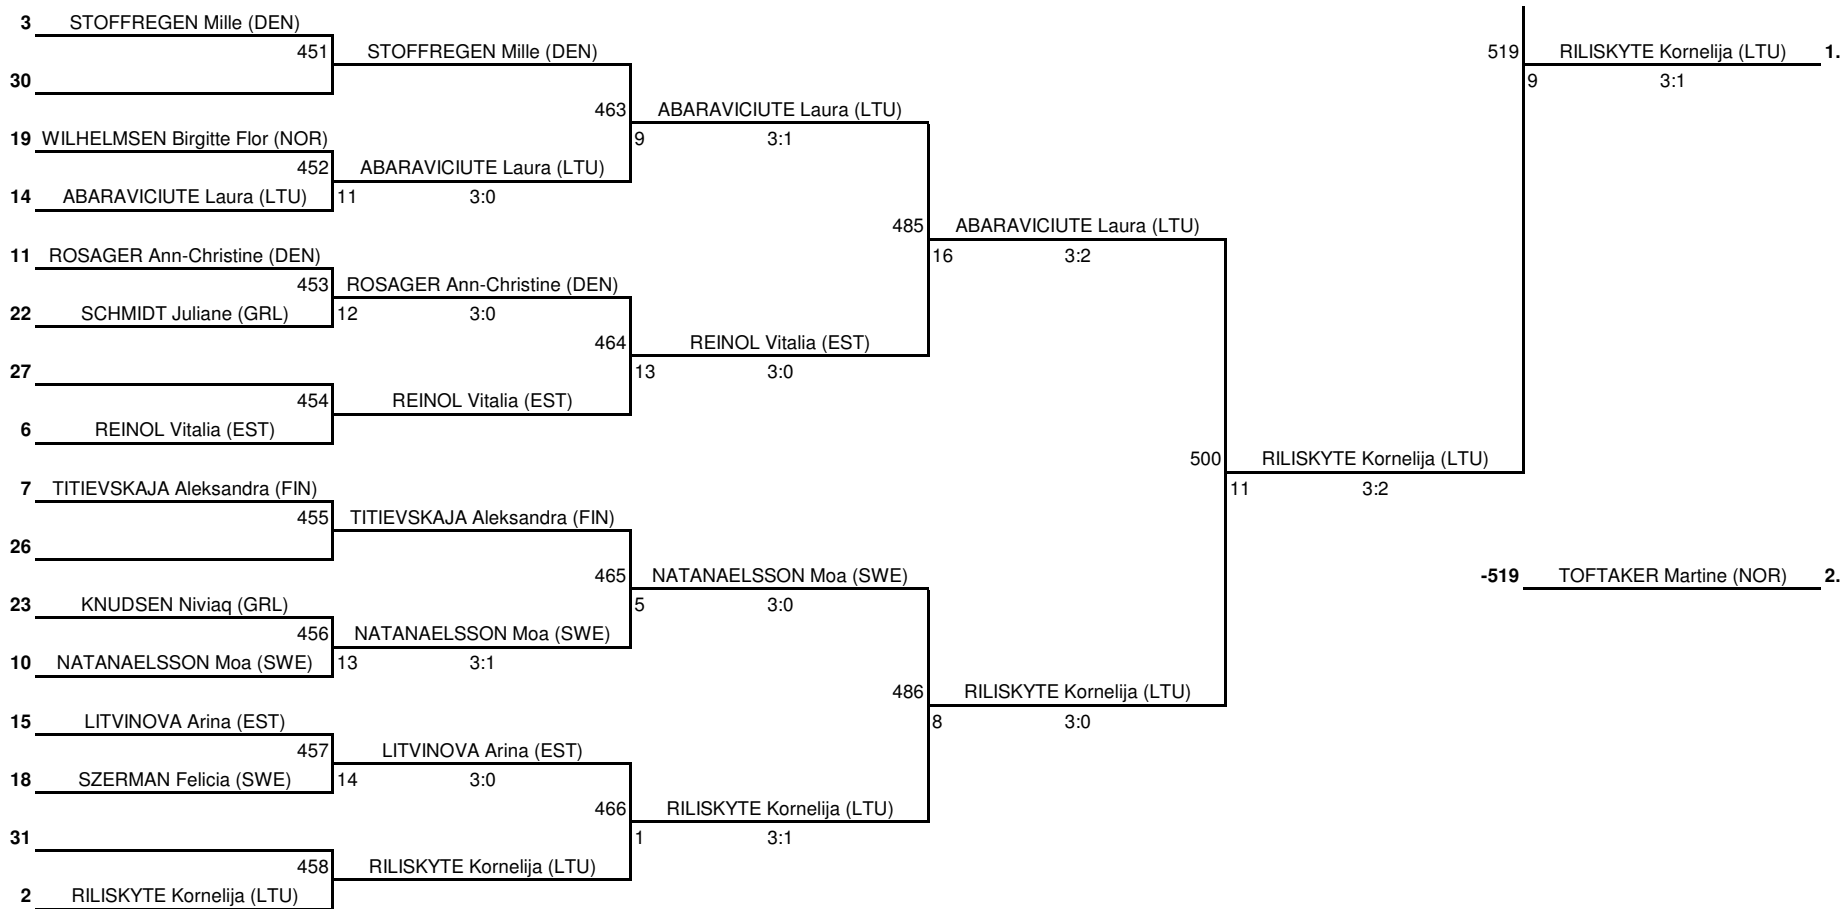

Competition:	NETU YOUTH CHAMPIONSHIPS 2022		5 pages
Organizer:	Eesti Lauatenniseliit	Date, place:	25.-26.06.2022, Haapsalu, Estonia
Class:	Junior girls (U19)	Time (beginning):	14:30
		Referee:	Aleksandr KIRPU (IU; Tartu, Estonia)

Plus

Approximate start this round:

I round 14:30, 25.06.2022

II round 15:15, 25.06.2022

III round 16:00, 25.06.2022

Semifinal 26.06, at 9:00

Final 26.06, at 10:00

Minus