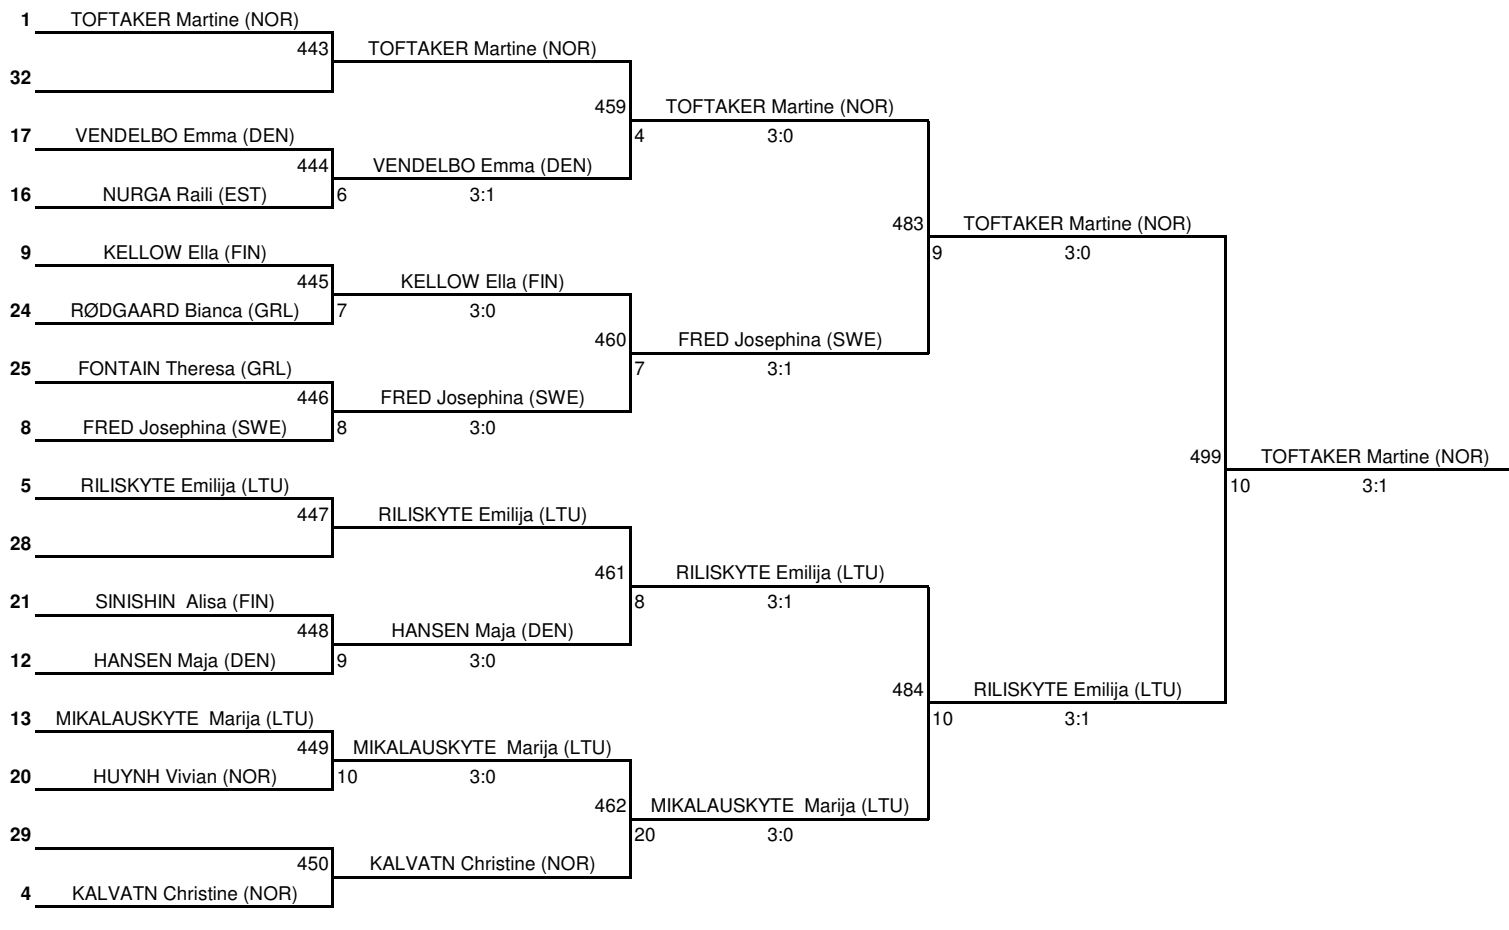

Competition:	NETU YOUTH CHAMPIONSHIPS 2022		5 pages
Organizer:	Eesti Lauatenniseliit	Date, place:	25.-26.06.2022, Haapsalu, Estonia
Class:	Junior girls (U19)	Time (beginning):	14:30
		Referee:	Aleksandr KIRPU (IU; Tartu, Estonia)

Plus

Approximate start this round:

I round 14:30, 25.06.2022

II round 15:15, 25.06.2022

III round 16:00, 25.06.2022

Semifinal 26.06, at 9:00

Final 26.06, at 10:00

Minus