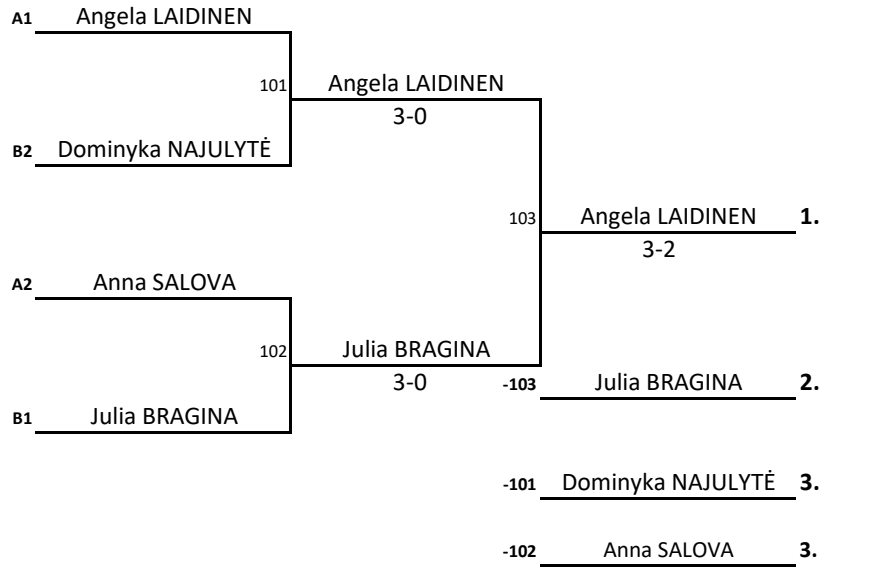

Play-off tournament

Start at 12:00